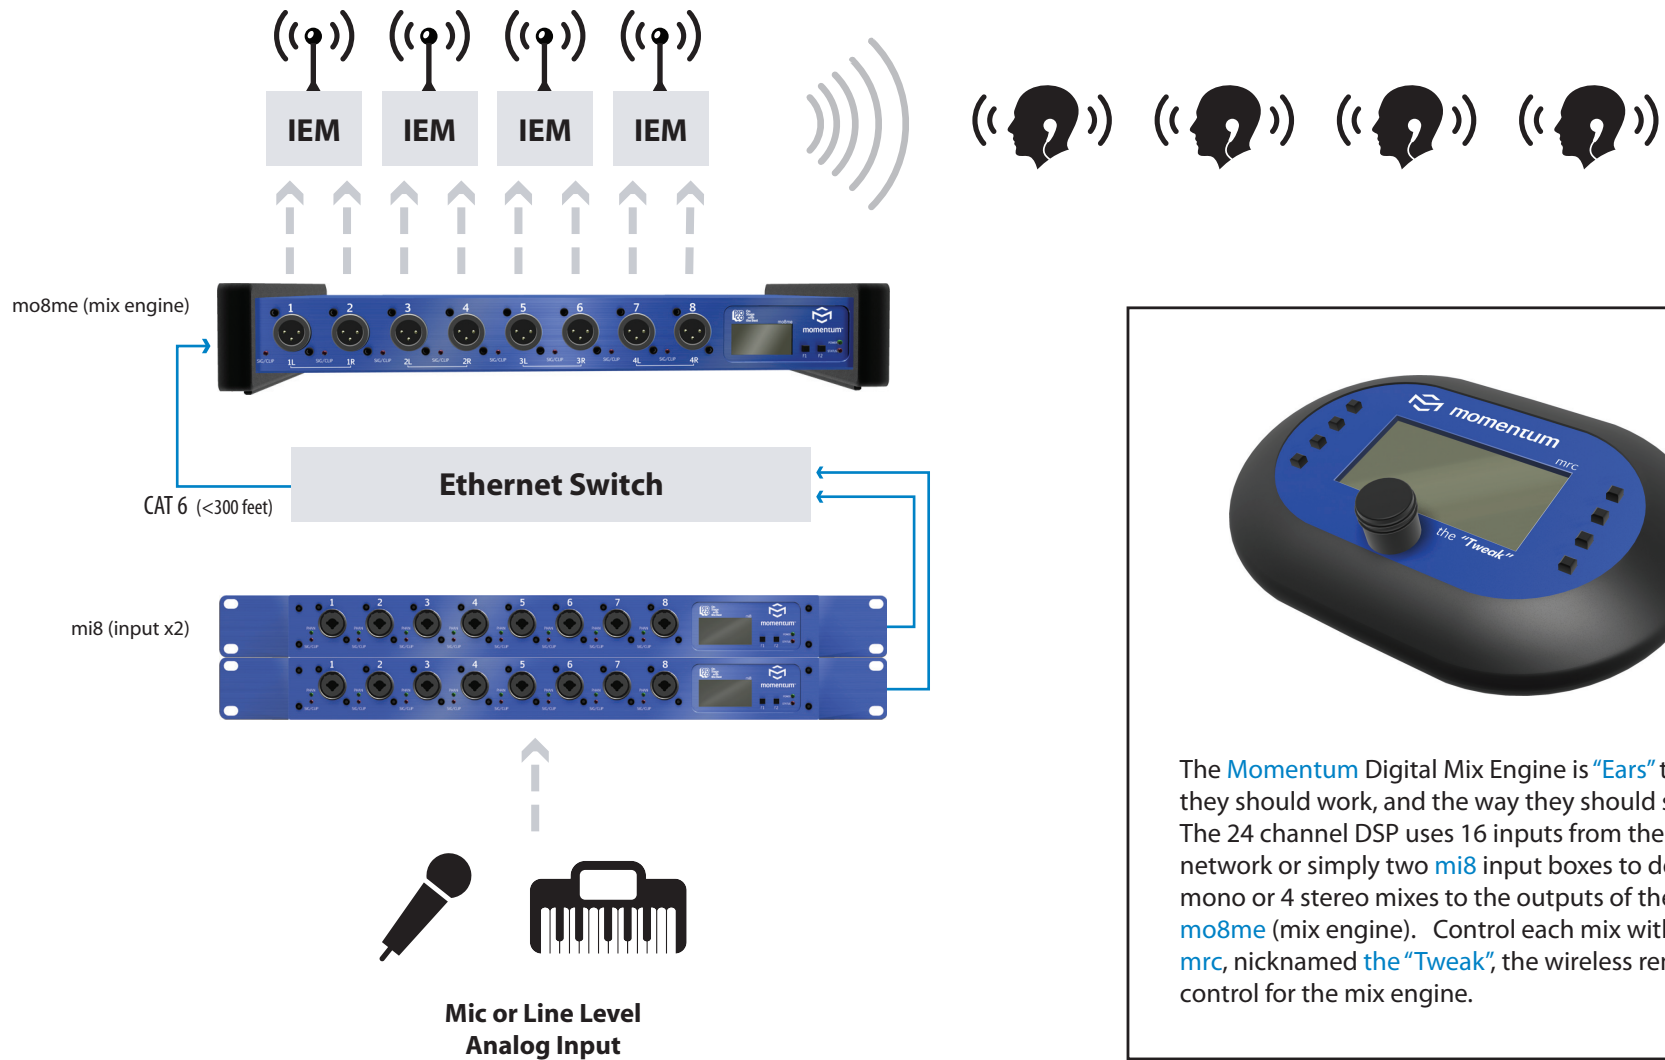

Momentum Digital Snake System

As **“Ears”**, a Personal Monitor System

The Momentum Digital Mix Engine is “Ears” the way they should work, and the way they should sound! The 24 channel DSP uses 16 inputs from the network or simply two mi8 input boxes to deliver 8 mono or 4 stereo mixes to the outputs of the mo8me (mix engine). Control each mix with the mrc, nicknamed the “Tweak”, the wireless remote control for the mix engine.