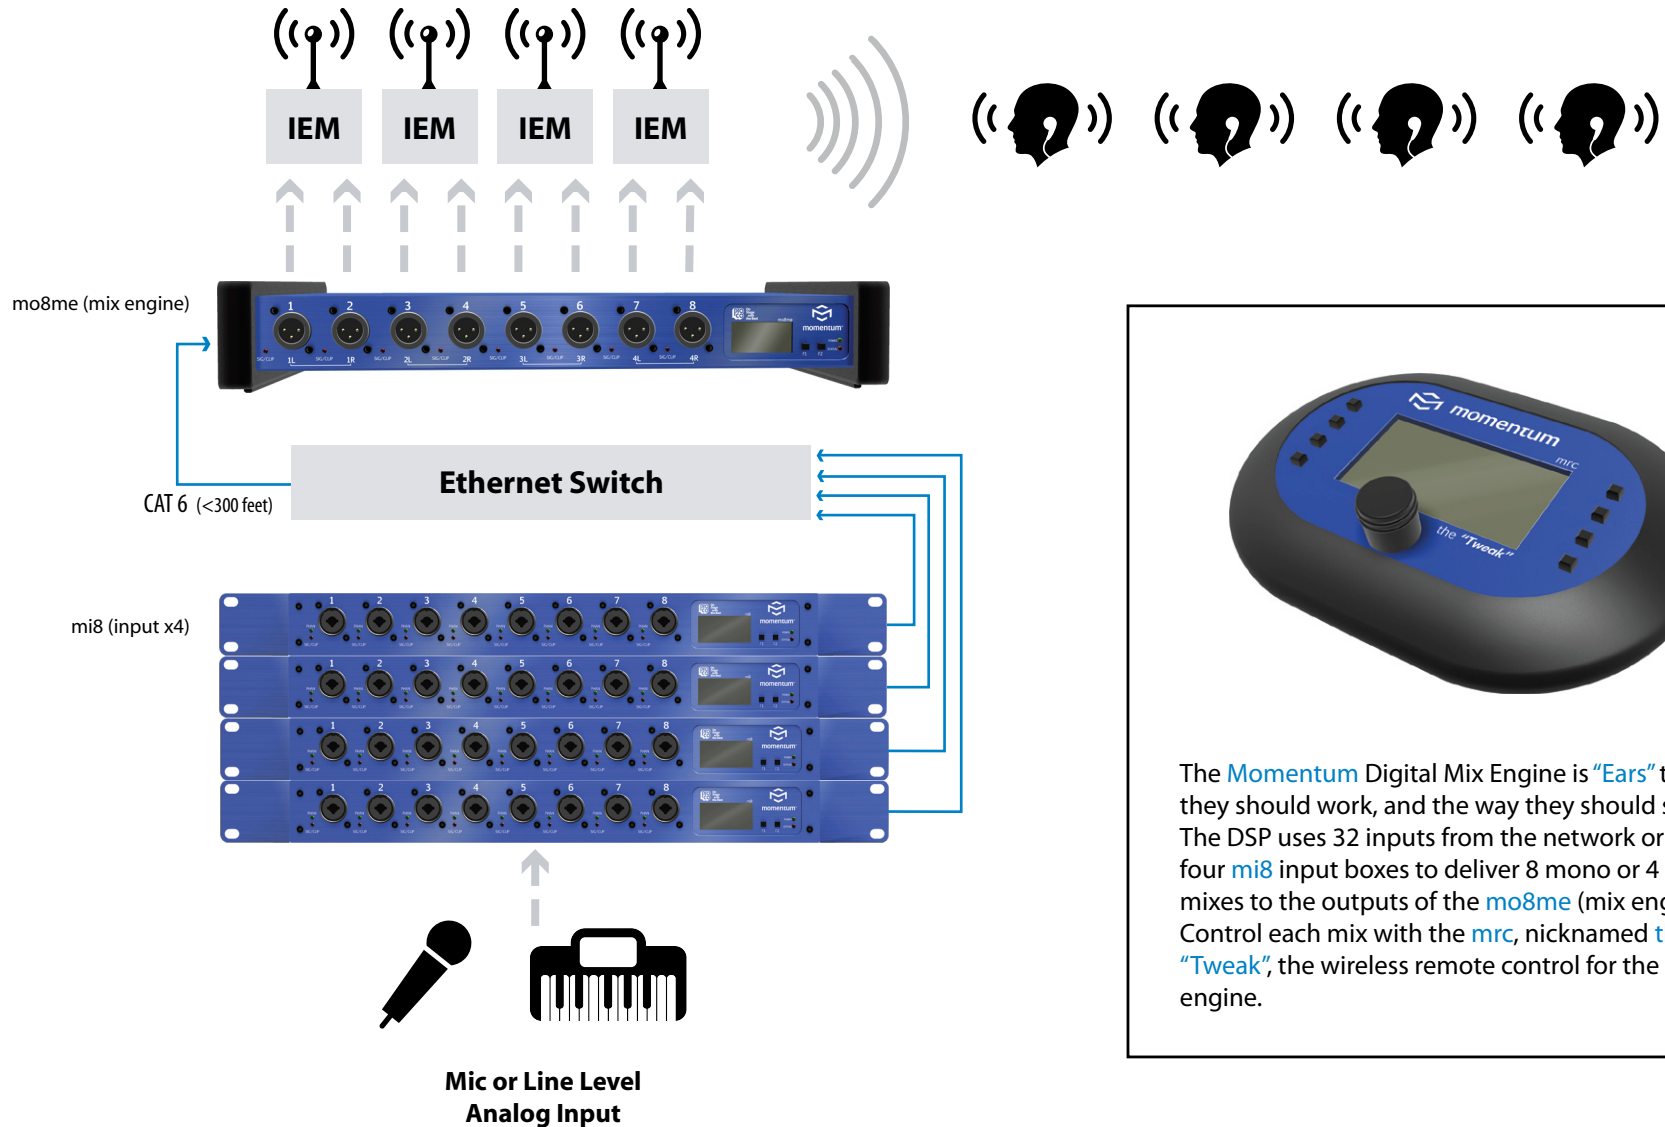

Momentum Digital Snake System

As “Ears”, a Personal Monitor System

The Momentum Digital Mix Engine is “Ears” the way they should work, and the way they should sound! The DSP uses 32 inputs from the network or simply four mi8 input boxes to deliver 8 mono or 4 stereo mixes to the outputs of the mo8me (mix engine). Control each mix with the mrc, nicknamed the “Tweak”, the wireless remote control for the mix engine.